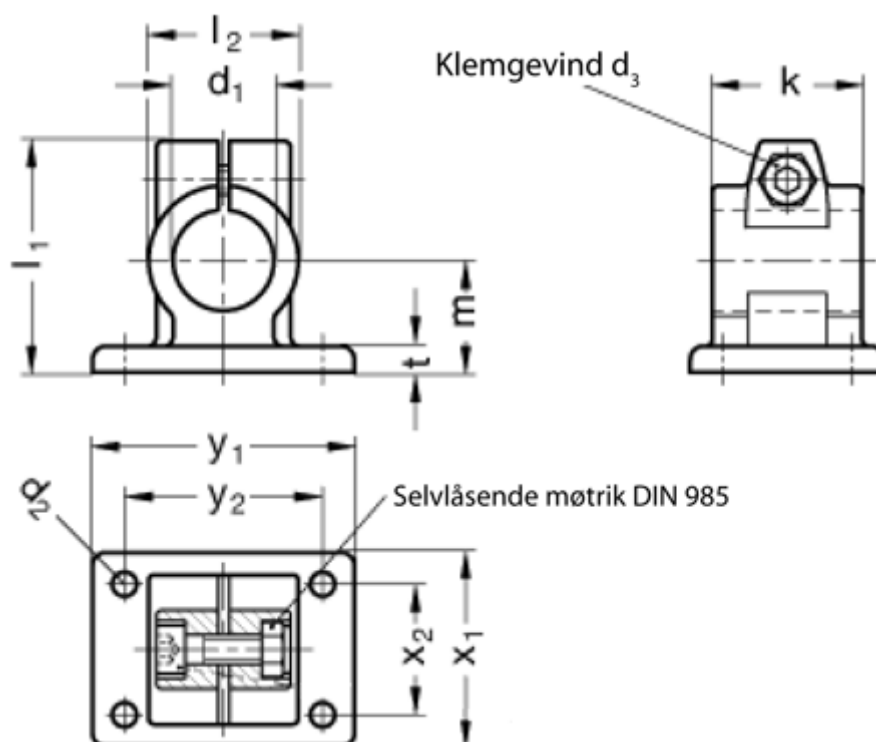

Article number: 20146B40652SW

Description: E+G

Flanged Connector GN 146-B40-65-2-SW

Measures

Adjustable clamp lever = GN 911-M10-55 have to be ordred separately

d_1 = B40
 d_2 = 11.0
 d_3 = M10
 k = 65
 l_1 = 95
 l_2 = 65
 m = 50

t = 14
 x_1 = 92
 x_2 = 62
 y_1 = 128
 y_2 = 98